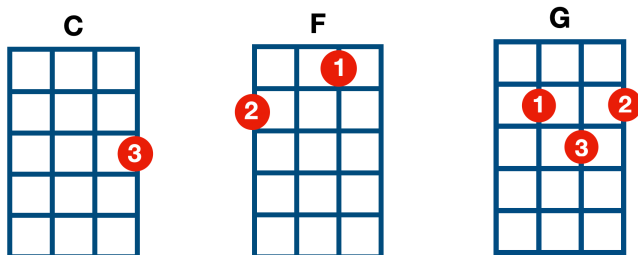

Hound Dog

Leiber and Stoller
Elvis Presley

10

(Fast strumming, 4 beats a bar, at the end of each verse strum up and down fast on C)

[No chord] You ain't nothin' but a **[C]** hound dog cryin' all the time

You ain't nothin' but a **[F]** hound dog cryin' all the **[C]** time

Well, you ain't **[G]** never caught a rabbit

And you **[F]** ain't no friend of **[C]** mine

[No chord] When they said you was **[C]** high-classed well, that was just a lie

Yeah they said you was **[F]** high-classed well, that was just a **[C]** lie

Well you ain't **[G]** never caught a rabbit

And you **[F]** ain't no friend of **[C]** mine

[No chord] You ain't nothin' but a **[C]** hound dog cryin' all the time