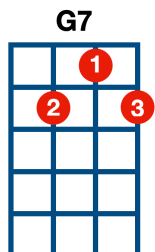

The Lion Sleeps Tonight

Solomon Linda

19

Singing note: on G string open

Intro:

[C] Dee deede dee dee, [F] dee dee-dee dee, [C] de-wee-um, a-weh [G7]

Bridge:

[C] A-wim-a-weh, A-wim-a-weh, A-[F]-wim-a-weh, a-wim-a-weh

[C] A-wim-a-weh, A-wim-a-weh, A-[G7]-wim-a-weh, a-wim-a-weh

[C] A-wim-a-weh, A-wim-a-weh, A-[F]-wim-a-weh, a-wim-a-weh

[C] A-wim-a-weh, A-wim-a-weh, A-[G7]-wim-a-weh -

Verse 1

[C] In the jungle, the [F] mighty jungle, The [C] li-on sleeps to-[G7]-night

[C] In the jungle, the [F] mighty jungle, The [C] li-on sleeps to-[G7]-night

Chorus

[C] We-eee - [F] ee-ee-ee-ee [C] um, um, a-weh [G7]

[C] We-eee - [F] ee-ee-ee-ee [C] um, um, a-weh [G7]

Verse 2

[C] Near the village the [F] quiet village, The [C] lion sleeps to-[G7]-night

[C] Near the village the [F] quiet village, The [C] lion sleeps to-[G7]-night

Chorus

[C] We-eee - [F] ee-ee-ee-ee [C] um, um, a-weh [G7]

[C] We-eee - [F] ee-ee-ee-ee [C] um, um, a-weh [G7]

Verse 3 (Sing quietly)