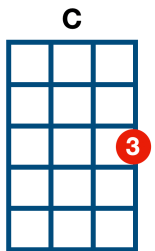

The Lion Sleeps Tonight

Solomon Linda

19

Singing note: on G string open

Intro:

[C] Dee deede dee dee, [F] dee dee-dee dee, [C] de-wee-um, a-weh [G7]

Bridge:

[C] A-wim-a-weh, A-wim-a-weh, A-[F]-wim-a-weh, a-wim-a-weh

[C] A-wim-a-weh, A-wim-a-weh, A-[G7]-wim-a-weh, a-wim-a-weh

[C] A-wim-a-weh, A-wim-a-weh, A-[F]-wim-a-weh, a-wim-a-weh

[C] A-wim-a-weh, A-wim-a-weh, A-[G7]-wim-a-weh -

Verse 1

[C] In the jungle, the [F] mighty jungle, The [C] li-on sleeps to-[G7]-night

[C] In the jungle, the [F] mighty jungle, The [C] li-on sleeps to-[G7]-night

Chorus

[C] We-eee - [F] ee-ee-ee-ee [C] um, um, a-weh [G7]

[C] We-eee - [F] ee-ee-ee-ee [C] um, um, a-weh [G7]

Verse 2

[C] Near the village the [F] quiet village, The [C] lion sleeps to-[G7]-night

[C] We-eee - [F] ee-ee-ee-ee [C] um, um, a-weh [G7]

Strum a [C] chord to end song!