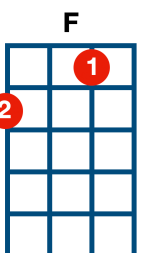

The Lion Sleeps Tonight

Solomon Linda

19

Singing note: on G string open

Intro:

[C] Dee deede dee dee, [F] dee dee-dee dee, [C] de-wee-um, a-weh [G7]

Bridge:

[C] A-wim-a-weh, A-wim-a-weh, A-[F]-wim-a-weh, a-wim-a-weh

[C] A-wim-a-weh, A-wim-a-weh, A-[G7]-wim-a-weh, a-wim-a-weh

[C] A-wim-a-weh, A-wim-a-weh, A-[F]-wim-a-weh, a-wim-a-weh

[C] A-wim-a-weh, A-wim-a-weh, A-[G7]-wim-a-weh -

Verse 1

[C] In the jungle, the [F] mighty jungle, The [C] li-on sleeps to-[G7]-night

[C] In the jungle, the [F] mighty jungle, The [C] li-on sleeps to-[G7]-night

Chorus

[C] We-eee - [F] ee-ee-ee-ee [C] um, um, a-weh [G7]

[C] We-eee - [F] ee-ee-ee-ee [C] um, um, a-weh [G7]

Verse 2

[C] Near the village the [F] quiet village, The [C] lion sleeps to-[G7]-night