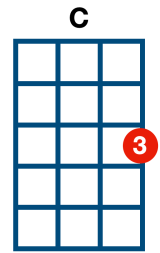

22

This Train is Bound For Glory

Traditional
Song

Verse 1

[C] This train is bound for glory, this train.

This train is bound for glory, **[G7]** this train.

[C] This train is bound for glory,

[F] Don't carry nothing but the righteous and the holy.

[C] This train is **[G7]** bound for glory, **[C]** this train.

Verse 2

[C] This train don't carry no gamblers, this train.

This train don't carry no gamblers, **[G7]** this train.

[C] This train don't carry no gamblers,