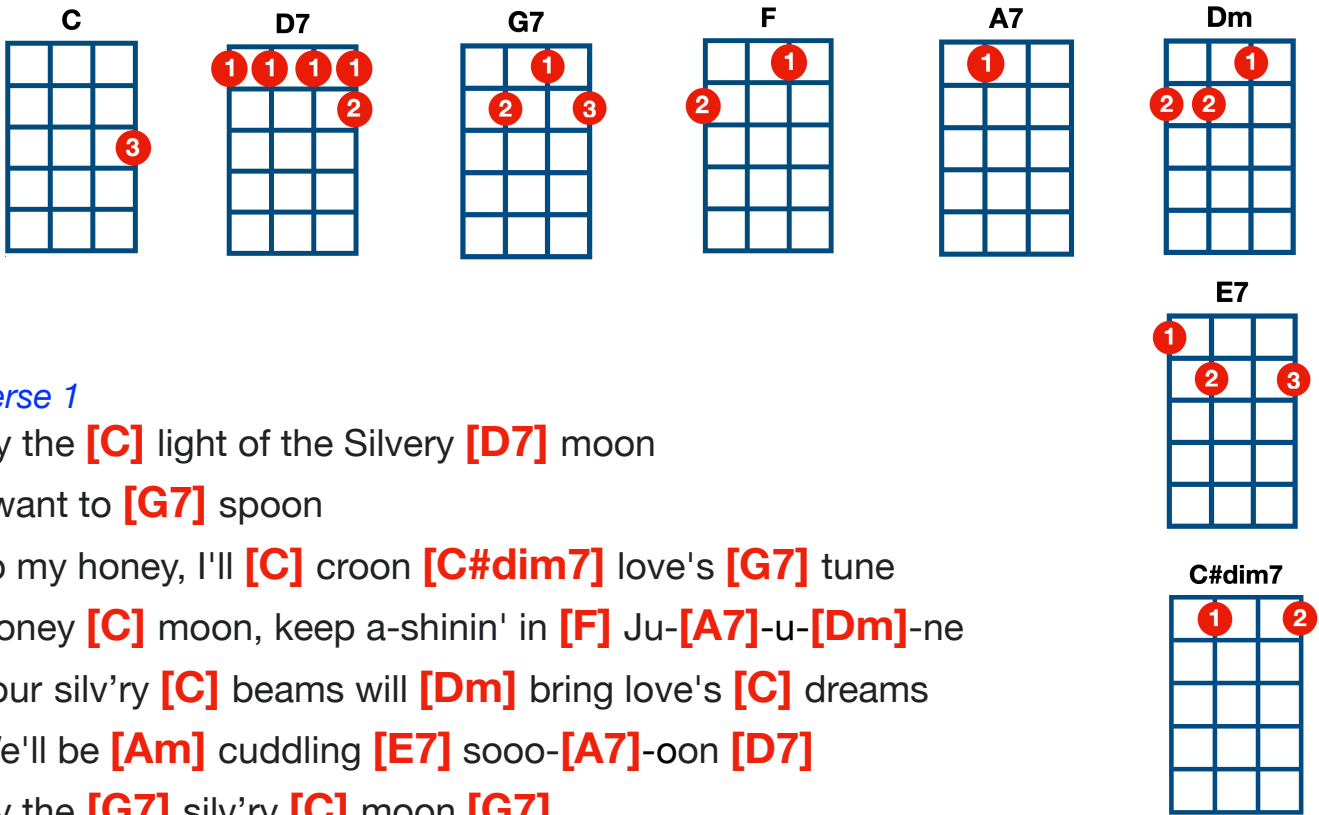

34

By The Light Of The Silvery Moon

Gus Edwards & Eddie Madden

Verse 1

By the [C] light of the Silvery [D7] moon

I want to [G7] spoon

To my honey, I'll [C] croon [C#dim7] love's [G7] tune

Honey [C] moon, keep a-shinin' in [F] Ju-[A7]-u-[Dm]-ne

Your silv'ry [C] beams will [Dm] bring love's [C] dreams

We'll be [Am] cuddling [E7] sooo-[A7]-oon [D7]

By the [G7] silv'ry [C] moon [G7]

Verse 2

By the [C] light

Not the dark, but the light

Of the Silvery [D7] moon

Not the sun, but the moon

I want to [G7] spoon

Not [C#dim7] knife, but [G7] spoon

To my honey, I'll [C] croon [C#dim7] love's [G7] tune

Honey [C] moon,

Not the sun, but moon

Keep a-shining in [F] Ju-[A7]-u-[Dm] ne

Your silv'ry [C] beams will [Dm] bring love's [C] dreams

We'll be [Am] cuddling [E7] sooo-[A7]-oon [D7]

By the [G7] silv'ry [C] // moon [F] // [C] / [G] / [C] /