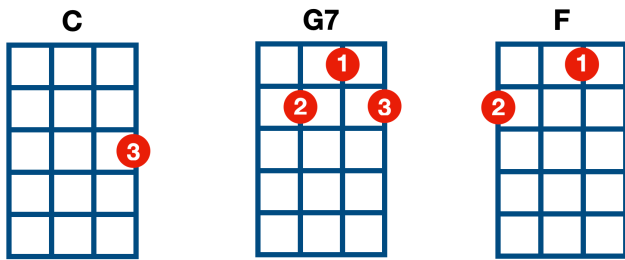

## Singing The Blues

Melvin Endsley 1954

*Intro:* [C] //// [G7] //// [C] //// [C] ////

### Verse 1

[C] Well, I never felt more like [F] singin' the blues  
 'cause [C] I never thought that [F] I'd ever [G7] lose your [F] love dear  
 [G7] Why'd you do me this [C] way? [F] [C]  
 [C] Well, I never felt more like [F] cryin' all night  
 'cause [C] everythin's wrong, and [F] nothin' ain't [G7] right with [F] out you  
 [G7] you got me singin' the [C] blues [F] [C] [C7]

### Verse 2

[G7] Well, I [C] never felt more like [F] runnin' away  
 But [C] why should I go 'cause [F] I couldn't [G7] stay with [F] out you  
 [G7] you got me singin' the [C] blues [F] [C] [C7]

### Verse 3

[C] Well, I never felt more like [F] singin' the blues  
 'cause I [C] never thought that [F] I'd ever [G7] lose your [F] love dear  
 [G7] Why'd you do me this [C] way? [F] [C]  
 [C] Well, I never felt more like [F] cryin' all night  
 'cause [C] everythin's wrong, and [F] nothin' ain't [G7] right with [F] out you  
 [G7] you got me singin' the [C] blues [F] // [C] / [G7] / [C] /