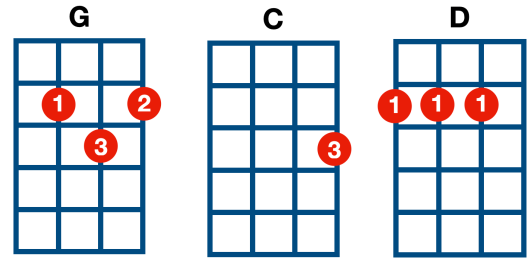

64

Love Me Do

Lennon & McCartney

Intro: [G] //// [C] //// [G] //// [C] ////
 [G] //// [C] //// [G] //// [G] ////

[G] Love, love me [C] do, you [G] know I love [C] you
 I'll [G] always be [C] true, so pleeeeeeease... [C] /

tacit: Love me [G] do-o, [C] whoa-oh, [G] love me do [C]

[G] Love, love me [C] do, you [G] know I love [C] you
 I'll [G] always be [C] true, so pleeeeeeease... [C] /

tacit: Love me [G] do-o, [C] whoa-oh, [G] love me do

Bridge:

[D] Some-one to love, [C] some-bo-dy [G] new

[D] Some-one to love, [C] some-one like [G] / you [D] / [G] /

[G] Love, love me [C] do, you [G] know I love [C] you
 I'll [G] always be [C] true, so pleeeeeeease... [C] /

tacit: Love me [G] do-o, [C] whoa-oh, [G] love me do

Instrumental Bridge:

[D] Some-one to love, [C] some-bo-dy [G] new

[D] Some-one to love, [C] some-one like [G] you. [G] //// //// //// [G] / [D] /

[G] Love, love me [C] do, you [G] know I love [C] you
 I'll [G] always be [C] true, so pleeeeeeease... [C] /