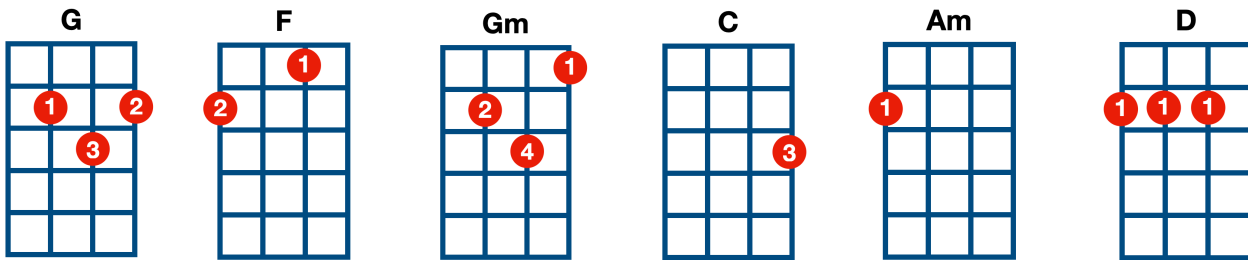

Norwegian Wood

The Beatles

72

Intro: x 2

UKE 1		G												F		G		
	A	5			7	5	3	2			0	3	2		3			
UKE 2	E											3		1		0		
	C																2	

[G] I once had a girl or should I say [F] she once had [G] me
 [G] She showed me her room
 Isn't it good [F] Norwegian [G] wood
 She [Gm] asked me to stay
 And she told me to sit any-[G]-where
 So [Gm] I looked around and I noticed
 There wasn't a [Am] chair [D]
 [G] I sat on a rug biding my time [F] drinking her [G] wine
 [G] We talked until two
 And then she said [F] it's time for [G] bed

Repeat Intro

She [Gm] told me she worked in the morning
 And started to [C] laugh
 I [Gm] told her I didn't
 And crawled off to sleep in the [Am] bath [D]
 [G] And when I awoke I was alone [F] this bird had [G] flown
 [G] So I lit a fire isn't it good [F] Norwegian [G] wood

Repeat Intro