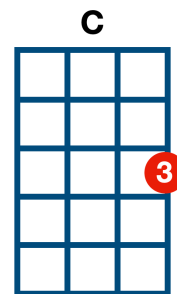

Banana Boat Song

Harry Belafonte

8

Notice that the 1st beat is held for a full beat.
The 3rd beat is silent

Chorus

[C] Day-oh, day-oh

[C] Daylight come an' I [G7] wanna go [C] home

[C] Day-oh, day-oh

[C] Daylight come an' I [G7] wanna go [C] home

Verse 1

[C] Six han', seven han', eight han' bunch

[C] Daylight come an' I [G7] wanna go [C] home

[C] Six han', seven han', eight han' bunch

[C] Daylight come an' I [G7] wanna go [C] home