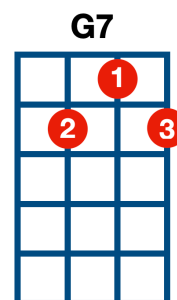

Banana Boat Song

Harry Belafonte

8

Notice that the 1st beat is held for a full beat.
The 3rd beat is silent

Chorus

[C] Day-oh, day-oh

[C] Daylight come an' I [G7] wanna go [C] home

[C] Day-oh, day-oh

[C] Daylight come an' I [G7] wanna go [C] home

Verse 1

[C] Six han', seven han', eight han' bunch

[C] Daylight come an' I [G7] wanna go [C] home

[C] Six han', seven han', eight han' bunch

[C] Daylight come an' I [G7] wanna go [C] home