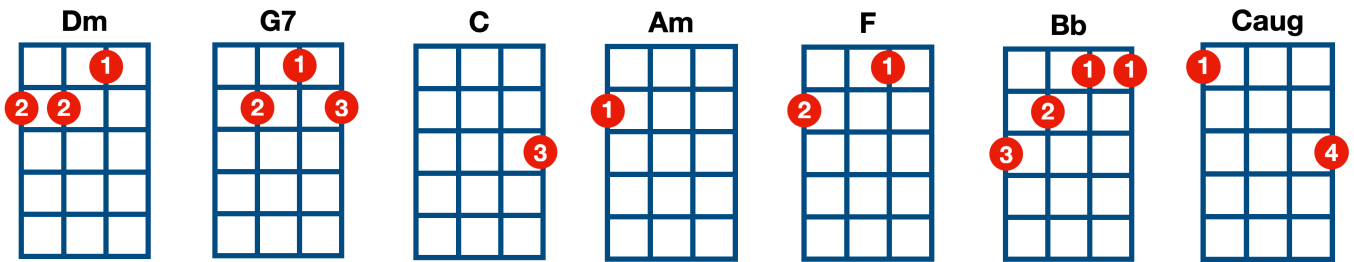

All My Loving

The Beatles

87

Intro:

Close your **[Dm]** eyes and I'll **[G7]** kiss you
To-**[C]**-morrow I'll **[Am]** miss you
Re-**[F]**-member I'll **[Dm]** always be **[Bb]** true **[G7]**

And then **[Dm]** while I'm a-**[G7]**-way
I'll write **[C]** home ev'ry **[Am]** day
And I'll **[F]** send all my **[G7]** loving to **[C]** you

I'll pre-**[Dm]**-tend that I'm **[G7]** kissing
The **[C]** lips I am **[Am]** missing
And **[F]** hope that my **[Dm]** dreams will come **[Bb]** true **[G7]**

And then **[Dm]** while I'm a-**[G7]**-way
I'll write **[C]** home ev'ry **[Am]** day
And I'll **[F]** send all my **[G7]** loving to **[C]** you